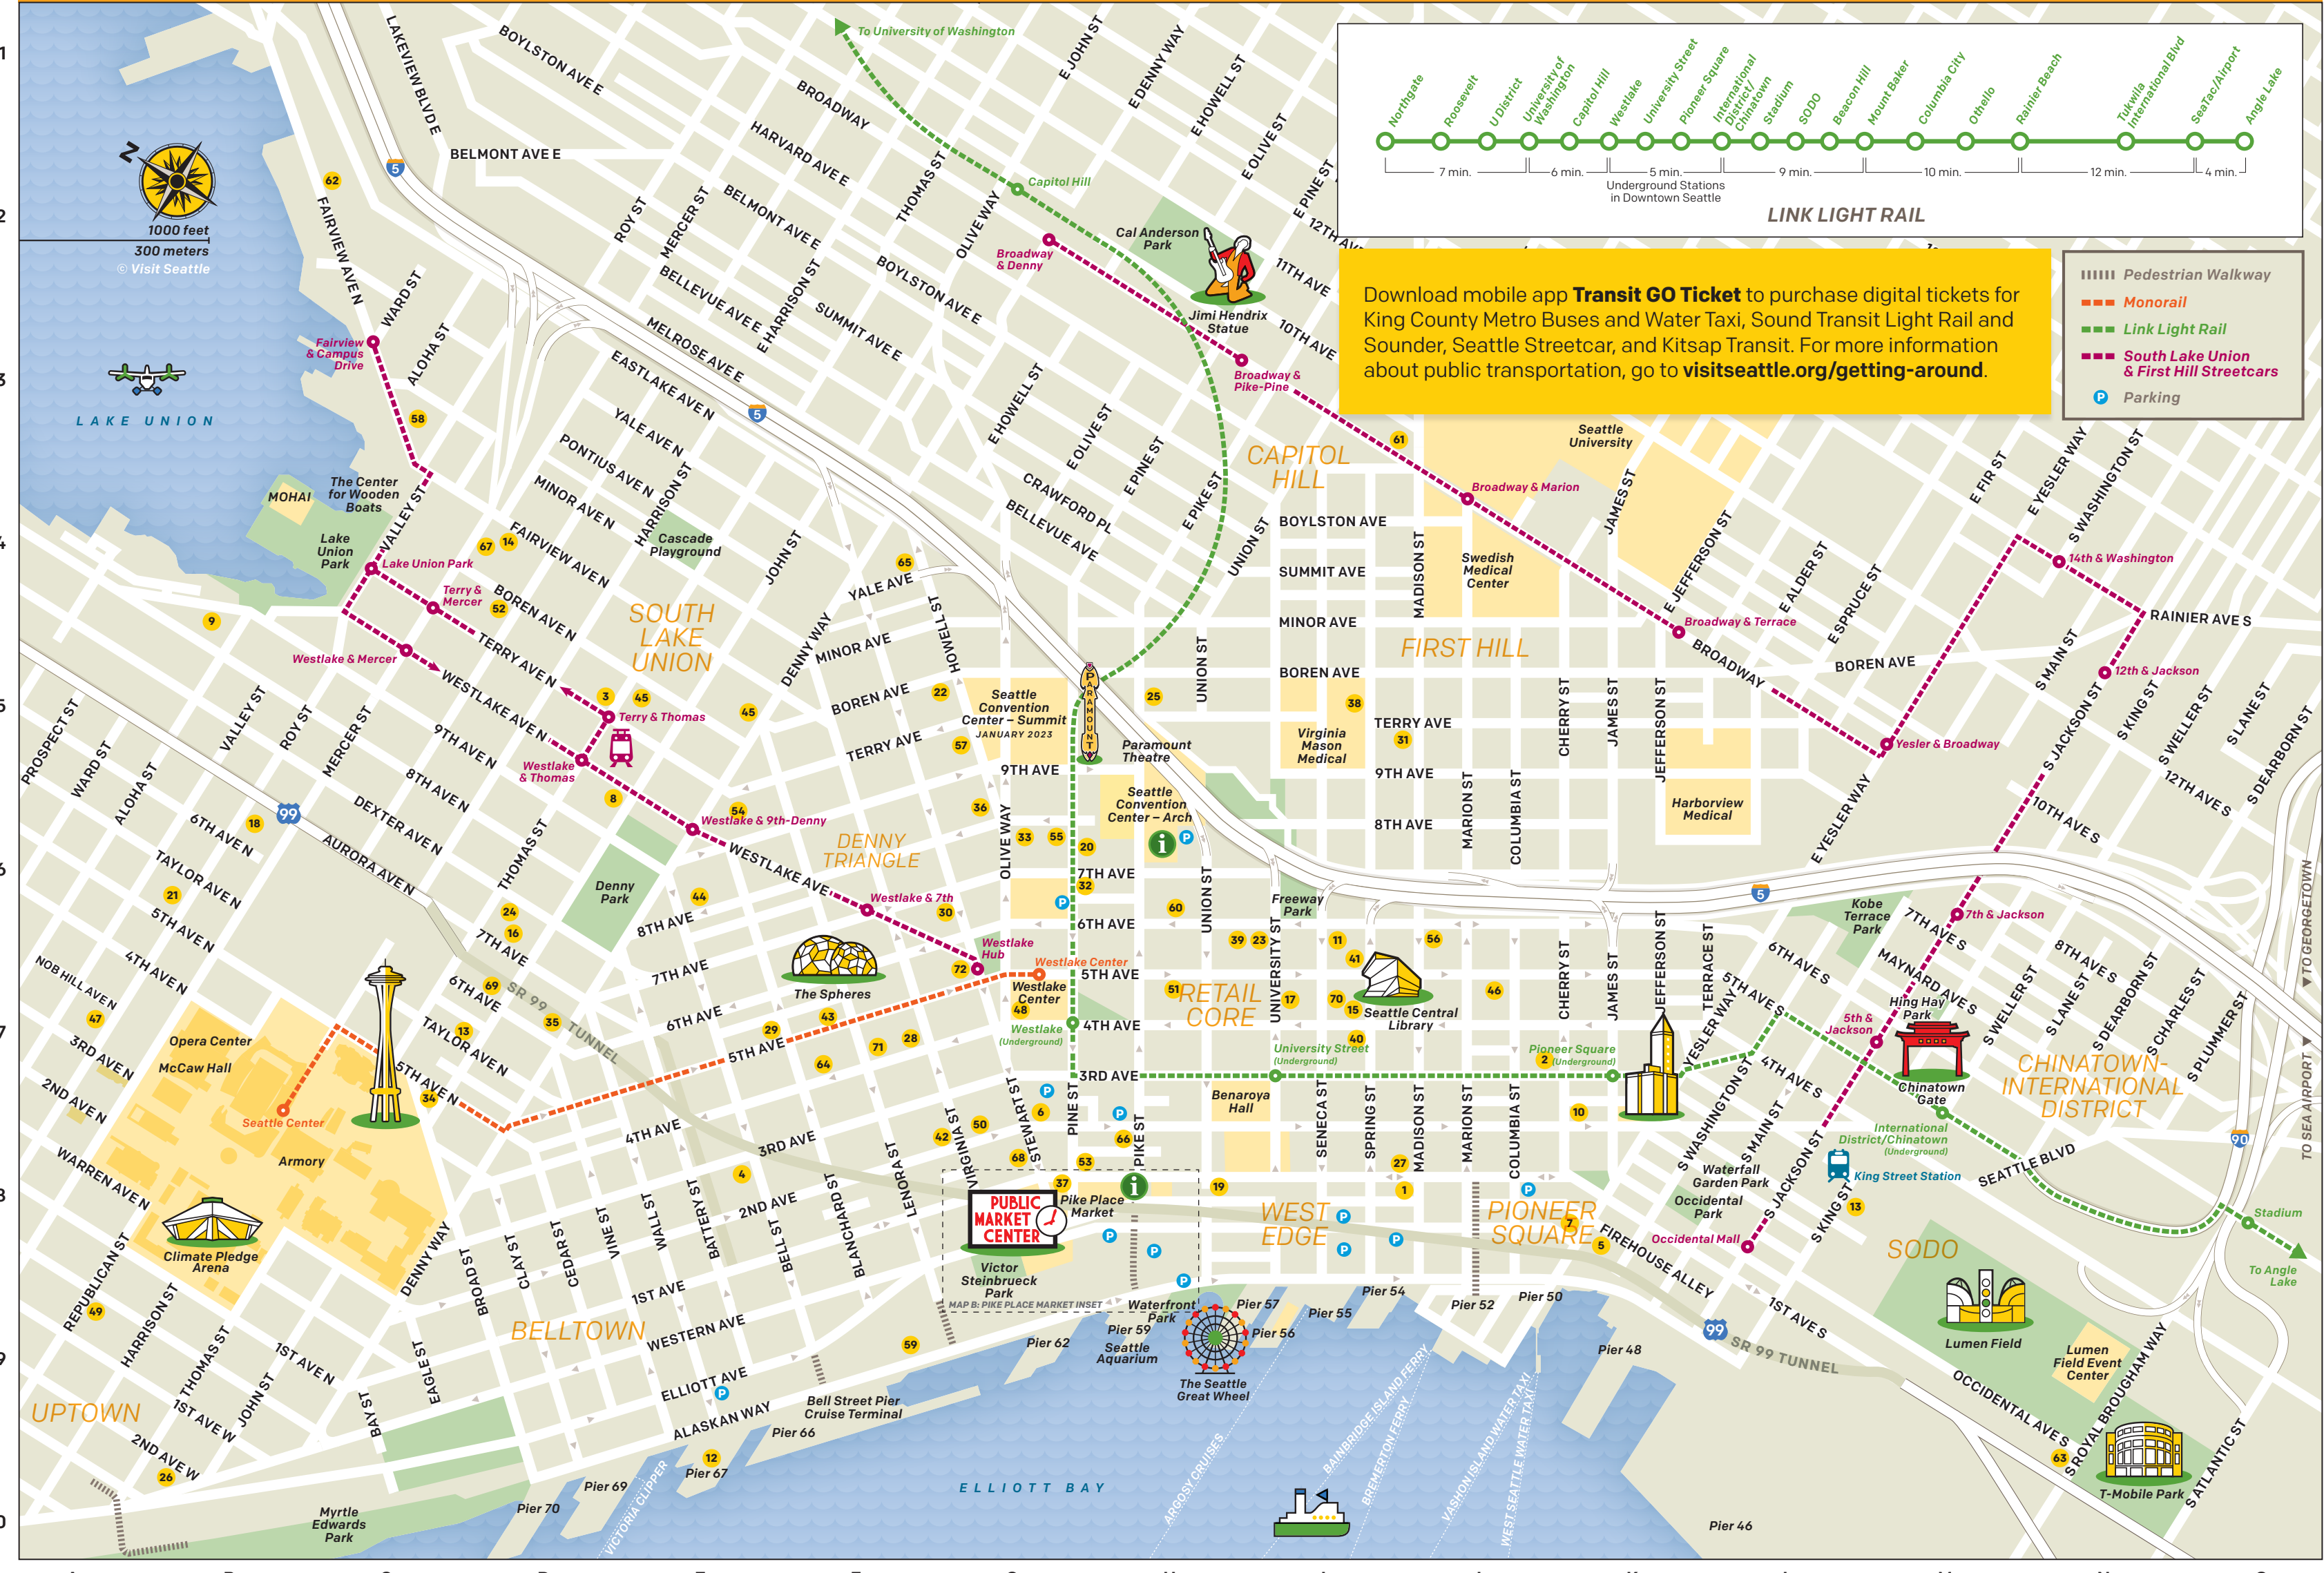

SEATTLE WALKING MAP

Download mobile app **Transit GO Ticket** to purchase digital tickets for King County Metro Buses and Water Taxi, Sound Transit Light Rail and Sounder, Seattle Streetcar, and Kitsap Transit. For more information about public transportation, go to visitseattle.org/getting-around.