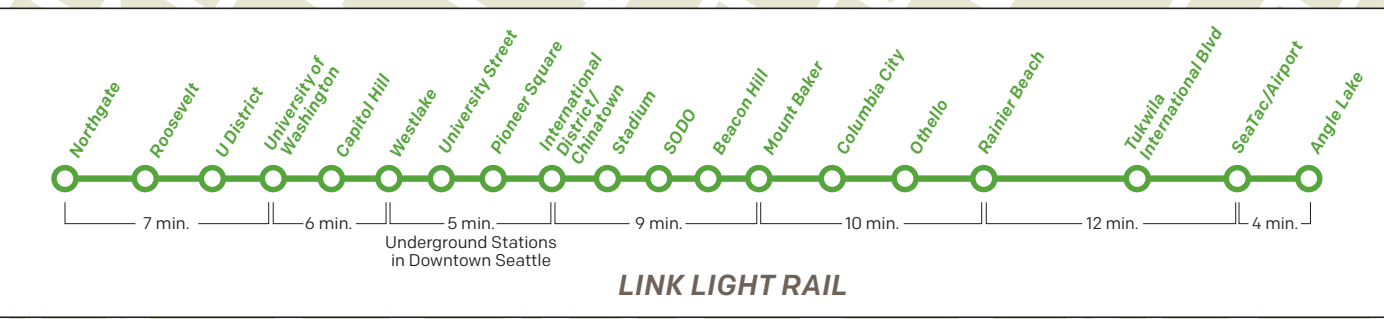

DOWNTOWN ACCOMMODATIONS

1 The Alexis Royal Sonesta Hotel Seattle	34 Hyatt House Seattle/Downtown
2 Arctic Club Hotel Seattle (opening 2022)	35 Hyatt Place Seattle/Downtown
3 Astra Hotel Seattle (opening 2022)	36 Hyatt Regency Seattle
4 Belltown Inn	37 Inn at the Market
5 Best Western Plus Pioneer Square Hotel Downtown	38 The Inn at Virginia Mason
6 The Charter Hotel Seattle, Curio Collection by Hilton	39 The Inn at the WAC
7 citizenM Seattle Pioneer Square (opening 2022)	40 Kimpton Hotel Monaco Seattle
8 citizenM Seattle South Lake Union	41 Kimpton Hotel Vintage Seattle
9 Courtyard Seattle Downtown/Lake Union	42 Kimpton Palladian Hotel
10 Courtyard Seattle Downtown/Pioneer Square	43 Kings Inn
11 Crowne Plaza Seattle-Downtown	44 La Quinta Inn and Suites by Wyndham Seattle Downtown
12 The Edgewater Hotel	45 Level Hotels & Furnished Suites - South Lake Union (opening 2022)
13 Embassy Suites by Hilton Seattle Downtown Pioneer Square	46 Lotte Hotel Seattle
14 EVEN Hotel Seattle Downtown - Lake Union	47 The Maxwell Hotel
15 Executive Hotel Pacific	48 Mayflower Park Hotel
16 Fairfield Inn & Suites Seattle Downtown/Seattle Center	49 The Mediterranean Inn
17 Fairmont Olympic Hotel	50 The Moore Hotel
18 Four Points by Sheraton Downtown Seattle Center	51 Motif Seattle
19 Four Seasons Hotel Seattle	52 Moxy Seattle Downtown
20 Grand Hyatt Seattle	53 Palihotel Seattle
21 Hampton Inn & Suites Seattle-Downtown	54 Pan Pacific Seattle
22 Hilton Garden Inn Seattle Downtown	55 Paramount Hotel Seattle
23 Hilton Seattle	56 Renaissance Seattle Hotel
24 Holiday Inn Seattle Downtown - Lake Union	57 Residence Inn Seattle Downtown/Convention Center
25 Homewood Suites by Hilton Seattle Convention Center Pike Street	58 Residence Inn Seattle Downtown/Lake Union
26 Homewood Suites by Hilton Seattle Downtown	59 Seattle Marriott Waterfront
27 Hotel 1000, LXR Hotels & Resorts	60 Sheraton Grand Seattle
28 Hotel Andra	61 Silver Cloud Hotel Seattle - Broadway
29 Hotel FIVE	62 Silver Cloud Hotel Seattle - Lake Union
30 Hotel Max	63 Silver Cloud Hotel - Seattle Stadium
31 Hotel Sorrento	64 The Sound Hotel Seattle Belltown
32 Hotel Theodore	65 SpringHill Suites by Marriott Seattle Downtown/South Lake Union
33 Hyatt at Olive 8	66 The State Hotel
	67 Staybridge Suites Seattle Downtown - Lake Union
	68 Thompson Seattle
	69 Travelodge Seattle By The Space Needle
	70 W Seattle
	71 Warwick Seattle
	72 The Westin Seattle

- THINGS TO DO
- SHOPPING
- FOOD & DRINK